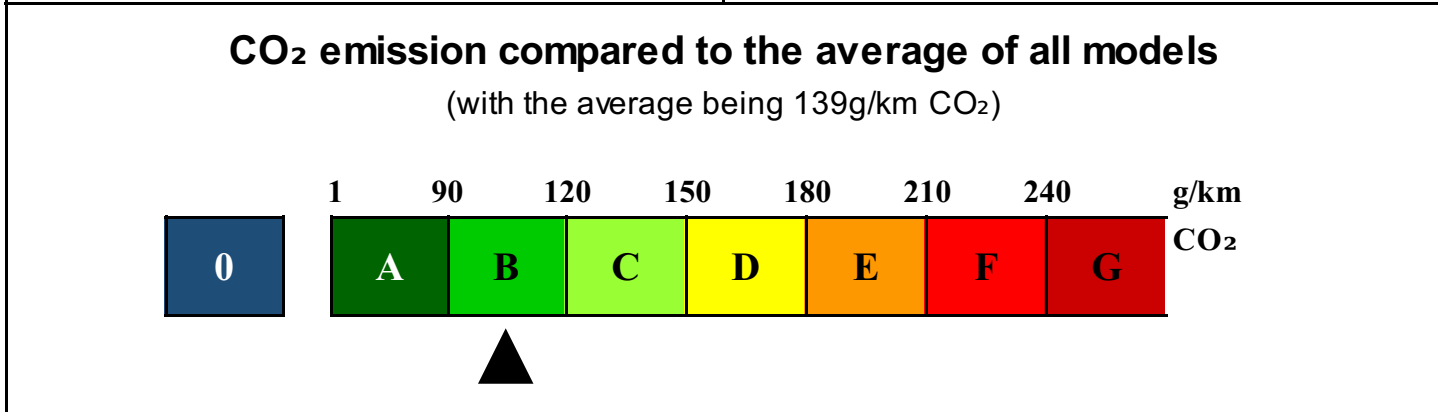

Fuel consumption and CO₂ emission of passenger cars

Marke Model Version Fuel Getriebe NOx emission (g/km)	Opel Corsa 1.2T 100 GS Winter Pack Two Tone LED CAM Benzin Schaltgetriebe 17.8
--	--

Fuel consumption measured according to official test cycle	5.2 l/100km
CO₂ emission measured according to official test cycle CO ₂ is the greenhouse gas that plays the most important role in global climate change.	117 g/km

Year of application Test procedure	2019 WLTP
---------------------------------------	--------------

A guide to fuel consumption and CO₂ emission with data for all models of new passenger cars is available on the website "energieverrekeners", www.schoneauto.be. In addition to the fuel efficiency of a car, driving behaviour and other non-technical factors also determine the fuel consumption and CO₂ emission of a car. Regular and good maintenance of the car in accordance with the manufacturer's instructions also promotes a reduction in fuel consumption and CO₂ emission. See the Royal Decree of 5 September 2001.