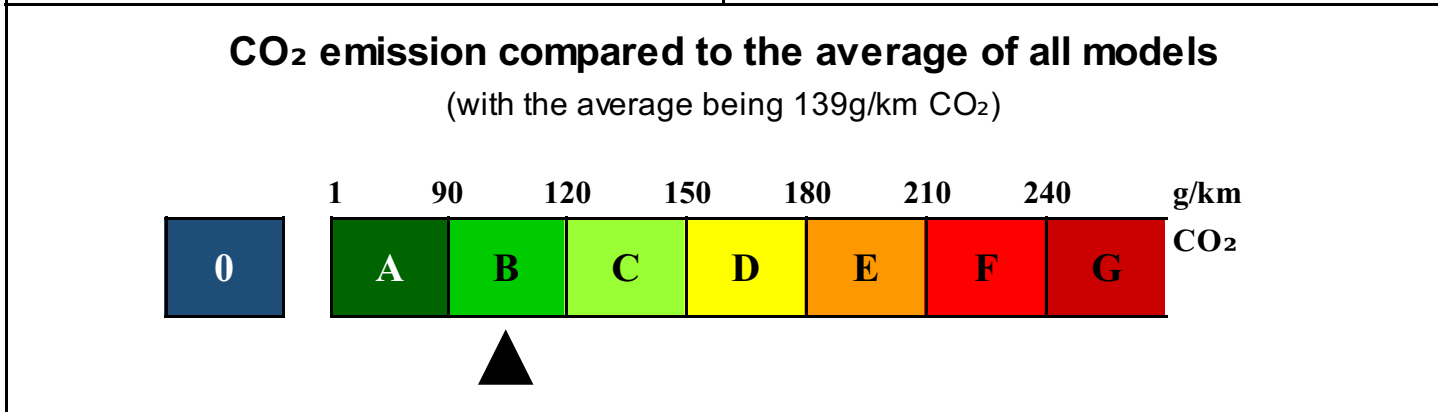

Fuel consumption and CO₂ emission of passenger cars	
---	--

Marke Model Version Fuel Getriebe NOx emission (g/km)	Opel Corsa 1.2T 100 Edition + Alu16 + Winter Pack + LED Benzin Schaltgetriebe 14.2
--	---

Fuel consumption measured according to official test cycle CO₂ emission measured according to official test cycle CO ₂ is the greenhouse gas that plays the most important role in global climate change.	5.3 l/100km 118 g/km
---	---

Year of application Test procedure	2019 WLTP
---------------------------------------	--------------

A guide to fuel consumption and CO₂ emission with data for all models of new passenger cars is available on the website "energieveretters", www.schoneauto.be. In addition to the fuel efficiency of a car, driving behaviour and other non-technical factors also determine the fuel consumption and CO₂ emission of a car. Regular and good maintenance of the car in accordance with the manufacturer's instructions also promotes a reduction in fuel consumption and CO₂ emission. See the Royal Decree of 5 September 2001.