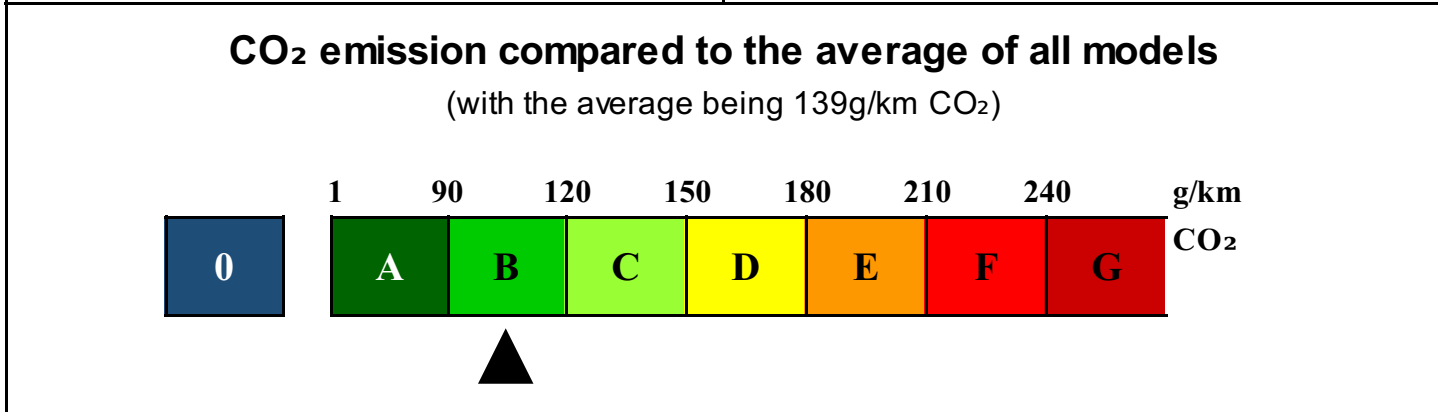

Fuel consumption and CO₂ emission of passenger cars

Make Model Version Fuel Gearbox NOx emission (g/km)	Opel Corsa 1.2T 100 GS Winter Pack Two Tone LED CAM Petrol Manual 14.2
--	---

Fuel consumption measured according to official test cycle	5.3 l/100km
CO₂ emission measured according to official test cycle CO ₂ is the greenhouse gas that plays the most important role in global climate change.	118 g/km

Year of application Test procedure	2019 WLTP
---------------------------------------	--------------

A guide to fuel consumption and CO₂ emission with data for all models of new passenger cars is available on the website "energieveretters", www.schoneauto.be. In addition to the fuel efficiency of a car, driving behaviour and other non-technical factors also determine the fuel consumption and CO₂ emission of a car. Regular and good maintenance of the car in accordance with the manufacturer's instructions also promotes a reduction in fuel consumption and CO₂ emission. See the Royal Decree of 5 September 2001.