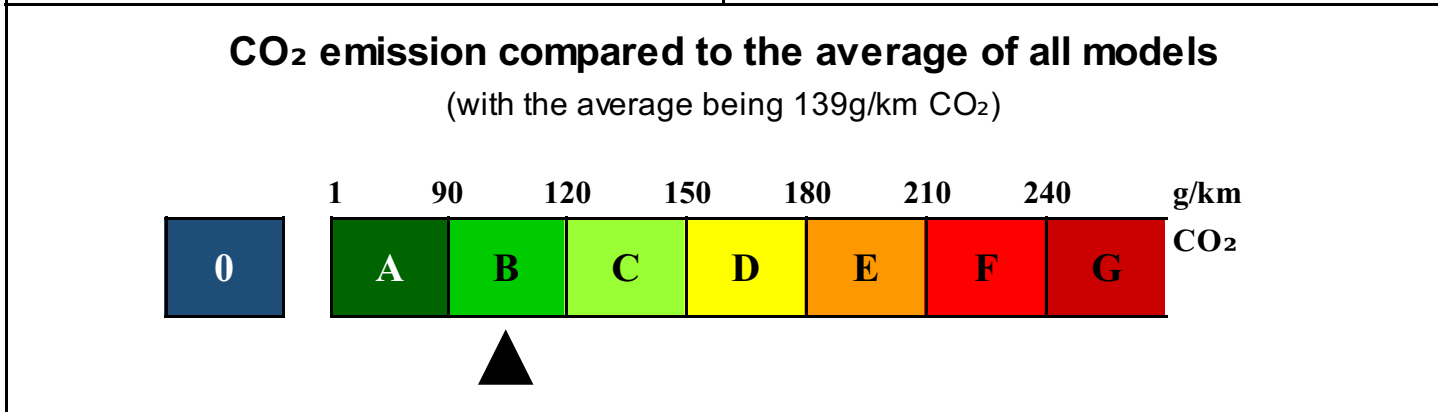

Fuel consumption and CO₂ emission of passenger cars	
---	--

Make Model Version Fuel Gearbox NOx emission (g/km)	Opel Corsa 1.2T 100 Edition Alu16 Winter Pack LED Petrol Manual 14.2
--	---

Fuel consumption measured according to official test cycle CO₂ emission measured according to official test cycle CO ₂ is the greenhouse gas that plays the most important role in global climate change.	5.3 l/100km 118 g/km
---	---

Year of application Test procedure	2019 WLTP
---------------------------------------	--------------

A guide to fuel consumption and CO₂ emission with data for all models of new passenger cars is available on the website "energieverters", www.schoneauto.be. In addition to the fuel efficiency of a car, driving behaviour and other non-technical factors also determine the fuel consumption and CO₂ emission of a car. Regular and good maintenance of the car in accordance with the manufacturer's instructions also promotes a reduction in fuel consumption and CO₂ emission. See the Royal Decree of 5 September 2001.