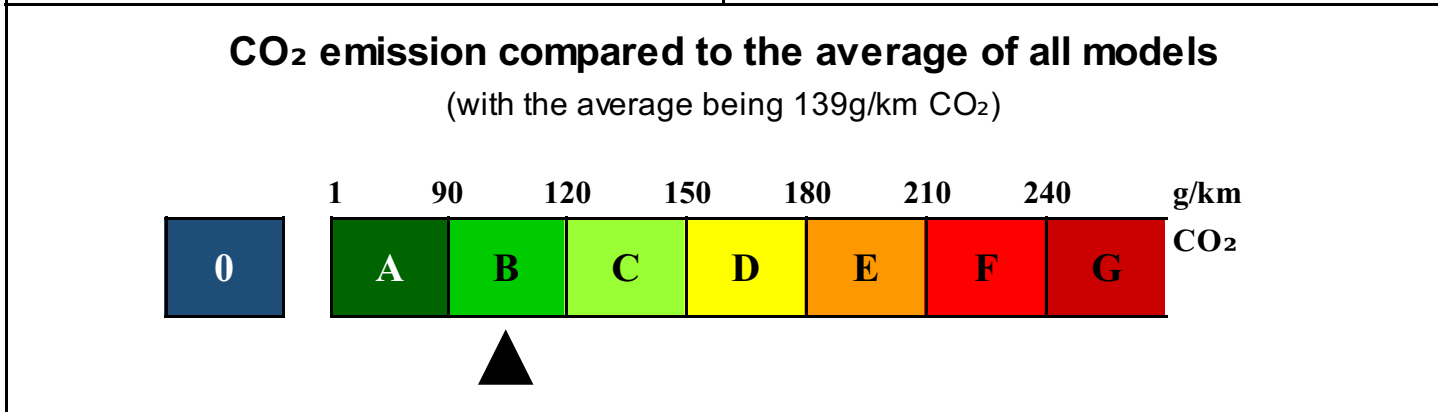

Fuel consumption and CO₂ emission of passenger cars	
---	--

Make Model Version Fuel Gearbox NOx emission (g/km)	Opel Corsa 1.2T 100 Edition + Alu16 + Winter Pack + LED Petrol Manual 14.2
--	---

Fuel consumption measured according to official test cycle CO₂ emission measured according to official test cycle CO ₂ is the greenhouse gas that plays the most important role in global climate change.	5.3 l/100km 118 g/km
---	---

Year of application Test procedure	2019 WLTP
---------------------------------------	--------------

A guide to fuel consumption and CO₂ emission with data for all models of new passenger cars is available on the website "energieverters", www.schoneauto.be. In addition to the fuel efficiency of a car, driving behaviour and other non-technical factors also determine the fuel consumption and CO₂ emission of a car. Regular and good maintenance of the car in accordance with the manufacturer's instructions also promotes a reduction in fuel consumption and CO₂ emission. See the Royal Decree of 5 September 2001.